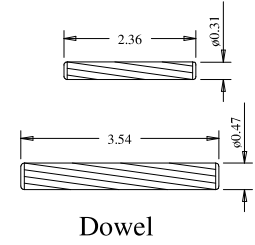

Glass 0.15

Dowel

Profile

Profile

A	B	C	D
36"	27.65	13.57	13.49
32"	23.65	11.56	11.49
30"	21.65	10.57	10.49
28"	19.65	9.57	9.49
26"	17.65	8.57	8.49
24"	15.65	7.57	7.49
22"	13.65	6.57	6.49

Titulo: RV#505 - 80" x 35mm - CLEAR					
SQUARE ONE BUILDING PRODUCTS	Client	963- Square One			
	Designer	Luiz Antônio	Approval	Odirlei	Reviewed by Luiz Antônio
	Date	23-01-2018	Date	23-01-2018	Review Date 23-01-2018