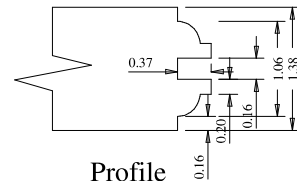

Glass 0.15

Dowel

Profile

Profile

A	B	C	D
36"	27.65	13.57	13.49
32"	23.65	11.56	11.49
30"	21.65	10.57	10.49
28"	19.65	9.57	9.49
26"	17.65	8.57	8.49
24"	15.65	7.57	7.49
22"	13.65	6.57	6.49

Titulo: RV#505 - 80" x 35mm - CLEAR					
SQUARE ONE BUILDING PRODUCTS	Client	963- Square One			
	Designer	Luiz Antônio	Approval	Odirlei	Reviewed by Luiz Antônio
	Date	23-01-2018	Date	23-01-2018	Review Date 23-01-2018