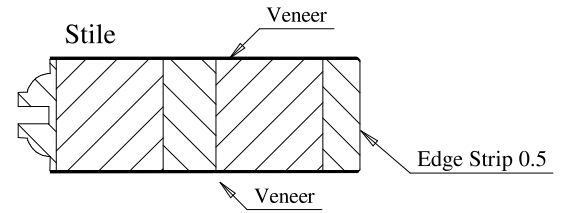

Glass 0.15

Dowel

Profile

Profile

A	B	C	D
36"	27.65	13.57	13.49
32"	23.65	11.56	11.49
30"	21.65	10.57	10.49
28"	19.65	9.57	9.49
26"	17.65	8.57	8.49
24"	15.65	7.57	7.49
22"	13.65	6.57	6.49

Titulo: RV#505 - 80" x 35mm - CLEAR					
SQUARE ONE BUILDING PRODUCTS	Client	963- Square One			
	Designer	Luiz Antônio	Approval	Odirlei	Reviewed by Luiz Antônio
	Date	23-01-2018	Date	23-01-2018	Review Date 23-01-2018