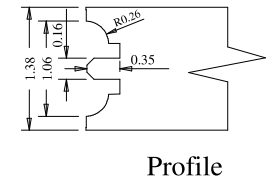

Glass 0.15

Dowel

Profile

Profile

A	B	C	D
36"	27.65	13.57	13.49
32"	23.65	11.56	11.49
30"	21.65	10.57	10.49
28"	19.65	9.57	9.49
26"	17.65	8.57	8.49
24"	15.65	7.57	7.49
22"	13.65	6.57	6.49

Titulo: RV#505 - 80" x 35mm - CLEAR					
SQUARE ONE BUILDING PRODUCTS	Client	963- Square One			
	Designer	Luiz Antônio	Approval	Odirlei	Reviewed by Luiz Antônio
	Date	23-01-2018	Date	23-01-2018	Review Date 23-01-2018