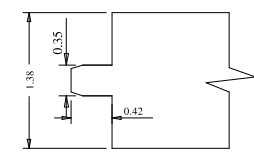

A	B	C
36"	27.25	28.03
34"	25.25	26.06
32"	23.25	24.05
30"	21.25	22.04
28"	19.25	20.03
26"	17.25	18.03
24"	15.25	16.06
22"	13.25	14.05
20"	11.25	12.04
18"	9.25	10.03
16"	7.25	8.03
15"	6.25	7.03

Dowel

Profile

A	B	C
36"	27.25	28.03
34"	25.25	26.06
32"	23.25	24.05
30"	21.25	22.04
28"	19.25	20.03
26"	17.25	18.03
24"	15.25	16.06
22"	13.25	14.05
20"	11.25	12.04
18"	9.25	10.03
16"	7.25	8.03

Titulo: <b>RF#701 - 80" x 16" a 36" x35mm - Primed</b>						
	Client	963- Square One				
	Designer	Luiz Antônio	Approval	Charles	Reviewed by	Luiz
	Date	16-04-2018	Date	16-04-2018	Review Date	17-05-2018