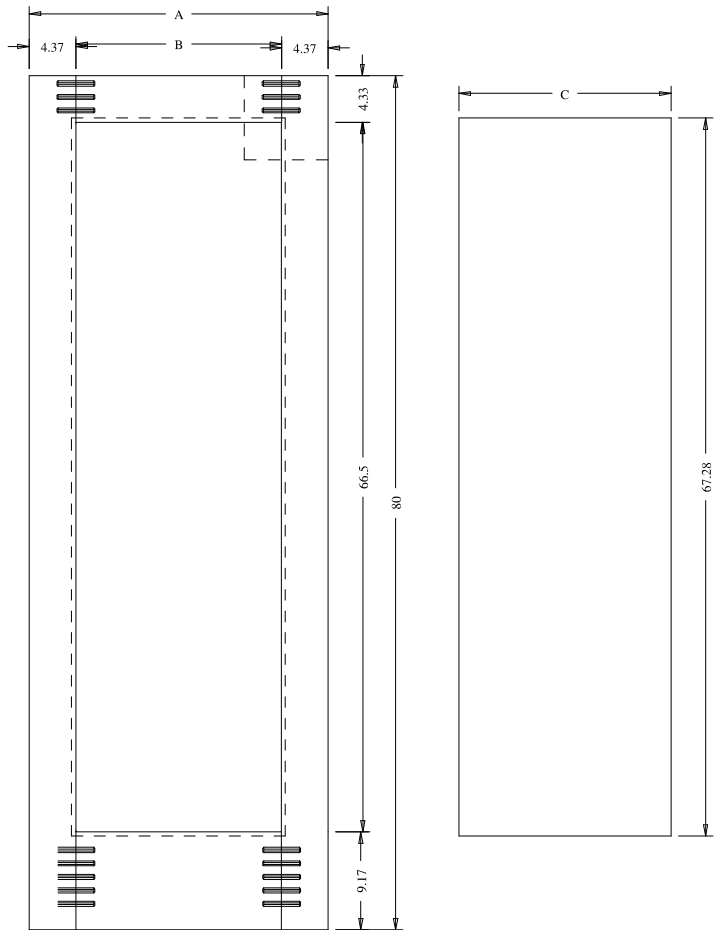

A	B	C
36"	27.25	28.03
34"	25.25	26.06
32"	23.25	24.05
30"	21.25	22.04
28"	19.25	20.03
26"	17.25	18.03
24"	15.25	16.06
22"	13.25	14.05
20"	11.25	12.04
18"	9.25	10.03
16"	7.25	8.03
15"	6.25	7.03

Dowel

Profile

Profile

Titulo: RF#701 - 96" x 15" a 36" x 35mm - Primed Shaker					
	Client	963- Square One			
	Designer	Luiz Antônio	Approval	Charles	Reviewed by Luiz Antônio
	Date	16-04-2018	Date	16-04-2018	Review Date 21-07-2021

A	B	C
36"	27.25	28.03
34"	25.25	26.06
32"	23.25	24.05
30"	21.25	22.04
28"	19.25	20.03
26"	17.25	18.03
24"	15.25	16.06
22"	13.25	14.05
20"	11.25	12.04
18"	9.25	10.03
16"	7.25	8.03

Titulo: <b>RF#701 - 80" x 16" a 36" x35mm - Primed</b>						
	Client	963- Square One				
	Designer	Luiz Antônio	Approval	Charles	Reviewed by	Luiz
	Date	16-04-2018	Date	16-04-2018	Review Date	17-05-2018