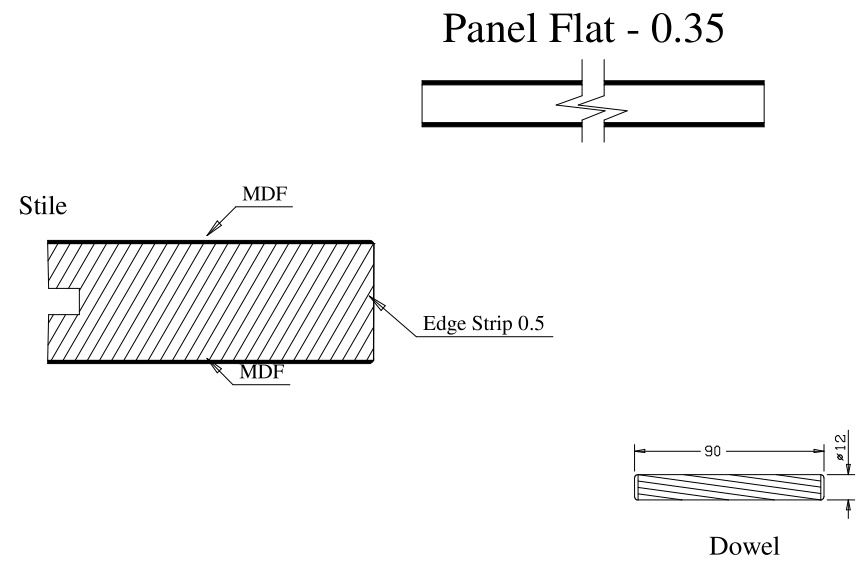

A	B	C
36"	27.25	28.03
34"	25.25	26.06
32"	23.25	24.05
30"	21.25	22.04
28"	19.25	20.03
26"	17.25	18.03
24"	15.25	16.06
22"	13.25	14.05
20"	11.25	12.04
18"	9.25	10.03
16"	7.25	8.03
15"	6.25	7.03

Dowel

Profile

Profile

Titulo: RF#701 - 96" x 15" a 36" x 35mm - Primed Shaker					
	Client	963- Square One			
	Designer	Luiz Antônio	Approval	Charles	Reviewed by Luiz Antônio
	Date	16-04-2018	Date	16-04-2018	Review Date 21-07-2021

A	B	C
36"	27.25	28.03
34"	25.25	26.06
32"	23.25	24.05
30"	21.25	22.04
28"	19.25	20.03
26"	17.25	18.03
24"	15.25	16.06
22"	13.25	14.05
20"	11.25	12.04
18"	9.25	10.03
16"	7.25	8.03

Titulo: <b>RF#701 - 80" x 16" a 36" x35mm - Primed</b>						
	Client	963- Square One				
	Designer	Luiz Antônio	Approval	Charles	Reviewed by	Luiz
	Date	16-04-2018	Date	16-04-2018	Review Date	17-05-2018