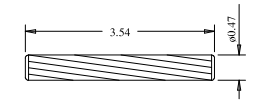

A	B	C
36"	27.25	28.03
34"	25.25	26.06
32"	23.25	24.05
30"	21.25	22.04
28"	19.25	20.03
26"	17.25	18.03
24"	15.25	16.06
22"	13.25	14.05
20"	11.25	12.04
18"	9.25	10.03
16"	7.25	8.03
15"	6.25	7.03

Dowel

Profile

Profile

Titulo: RF#701 - 96" x 15" a 36" x 35mm - Primed Shaker					
	Client	963- Square One			
	Designer	Luiz Antônio	Approval	Charles	Reviewed by Luiz Antônio
	Date	16-04-2018	Date	16-04-2018	Review Date 21-07-2021

A	B	C
36"	27.25	28.03
34"	25.25	26.06
32"	23.25	24.05
30"	21.25	22.04
28"	19.25	20.03
26"	17.25	18.03
24"	15.25	16.06
22"	13.25	14.05
20"	11.25	12.04
18"	9.25	10.03
16"	7.25	8.03

Titulo: <b>RF#701 - 80" x 16" a 36" x35mm - Primed</b>						
	Client	963- Square One				
	Designer	Luiz Antônio	Approval	Charles	Reviewed by	Luiz
	Date	16-04-2018	Date	16-04-2018	Review Date	17-05-2018