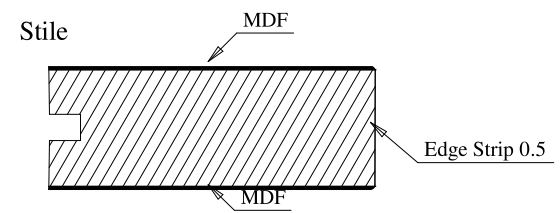

A	B	C
36"	27.25	28.03
34"	25.25	26.06
32"	23.25	24.05
30"	21.25	22.04
28"	19.25	20.03
26"	17.25	18.03
24"	15.25	16.06
22"	13.25	14.05
20"	11.25	12.04
18"	9.25	10.03
16"	7.25	8.03
15"	6.25	7.03

Dowel

Profile

Profile

Titulo: RF#701 - 96" x 15" a 36" x 35mm - Primed Shaker					
	Client	963- Square One			
	Designer	Luiz Antônio	Approval	Charles	Reviewed by Luiz Antônio
	Date	16-04-2018	Date	16-04-2018	Review Date 21-07-2021

A	B	C
36"	27.25	28.03
34"	25.25	26.06
32"	23.25	24.05
30"	21.25	22.04
28"	19.25	20.03
26"	17.25	18.03
24"	15.25	16.06
22"	13.25	14.05
20"	11.25	12.04
18"	9.25	10.03
16"	7.25	8.03

Titulo: <b>RF#701 - 80" x 16" a 36" x35mm - Primed</b>						
	Client	963- Square One				
	Designer	Luiz Antônio	Approval	Charles	Reviewed by	Luiz
	Date	16-04-2018	Date	16-04-2018	Review Date	17-05-2018