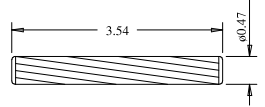

Panel Profile

Dowel

Hinge

Profile

Profile

Titulo: RDM#1006 - 79" x 11.13/16" x 35mm - Knotty					
	Client	963- Square One			
	Designer	Luiz Antônio	Approval	Charles	Reviewed by
	Date	25-10-2018	Date	25-10-2018	Review Date
					Luiz
					15-02-2021