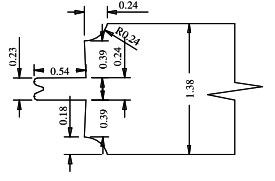

Panel Profile

Dowel

Hinge

Profile

Profile

Titulo: RDM#1006 - 79" x 11.13/16" x 35mm - Knotty					
	Client	963- Square One			
	Designer	Luiz Antônio	Approval	Charles	Reviewed by
	Date	25-10-2018	Date	25-10-2018	Review Date
					Luiz
					15-02-2021