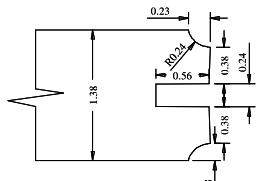

Panel Profile

Dowel

Hinge

Profile

Profile

Titulo: RDM#1006 - 79" x 11.13/16" x 35mm - Knotty					
	Client	963- Square One			
	Designer	Luiz Antônio	Approval	Charles	Reviewed by
	Date	25-10-2018	Date	25-10-2018	Review Date
					Luiz
					15-02-2021