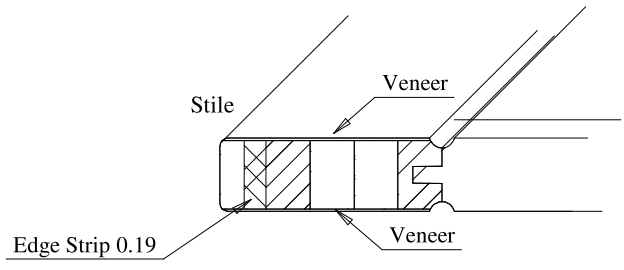

Panel Profile

Dowel

Hinge

Profile

Profile

Titulo: RDM#1006 - 79" x 11.13/16" x 35mm - Knotty					
	Client	963- Square One			
	Designer	Luiz Antônio	Approval	Charles	Reviewed by
	Date	25-10-2018	Date	25-10-2018	Review Date
					Luiz
					15-02-2021