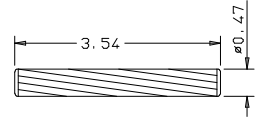

A	B	C
36"	27.25	28.03
34"	25.25	26.06
32"	23.25	24.05
30"	21.25	22.04
28"	19.25	20.03
26"	17.25	18.03
24"	15.25	16.06
22"	13.25	14.05
20"	11.25	12.04
18"	9.25	10.03
16"	7.25	8.03

Dowel

Profile

Profile

Titulo: RF#703 - 80" x 16" a 36" x 35mm - Shaker - Clear					
	Client	963- Square One			
	Designer	Luiz Antônio	Approval	Charles	Reviewed by Luiz
	Date	30-06-2023	Date	30-06-2023	Review Date 30-06-2023