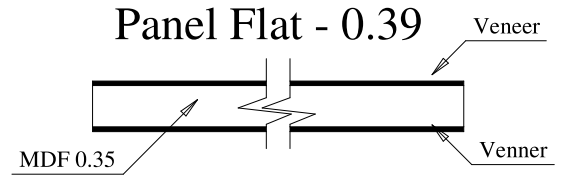

A	B	C
36"	27.25	28.03
34"	25.25	26.06
32"	23.25	24.05
30"	21.25	22.04
28"	19.25	20.03
26"	17.25	18.03
24"	15.25	16.06
22"	13.25	14.05
20"	11.25	12.04
18"	9.25	10.03
16"	7.25	8.03

Dowel

Profile

Profile

Titulo: RF#703 - 80" x 16" a 36" x 35mm - Shaker - Clear					
	Client	963- Square One			
	Designer	Luiz Antônio	Approval	Charles	Reviewed by Luiz
	Date	30-06-2023	Date	30-06-2023	Review Date 30-06-2023