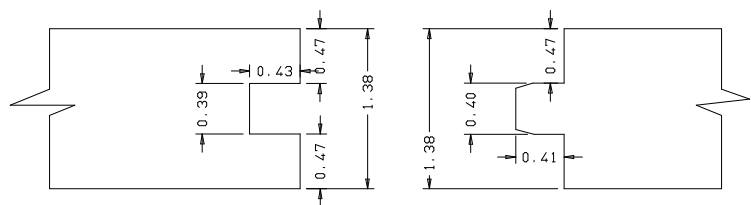

A	B	C
36"	27.25	28.03
34"	25.25	26.06
32"	23.25	24.05
30"	21.25	22.04
28"	19.25	20.03
26"	17.25	18.03
24"	15.25	16.06
22"	13.25	14.05
20"	11.25	12.04
18"	9.25	10.03
16"	7.25	8.03

Dowel

Profile

Profile

Titulo: RF#703 - 80" x 16" a 36" x 35mm - Shaker - Clear					
	Client	963- Square One			
	Designer	Luiz Antônio	Approval	Charles	Reviewed by Luiz
	Date	30-06-2023	Date	30-06-2023	Review Date 30-06-2023