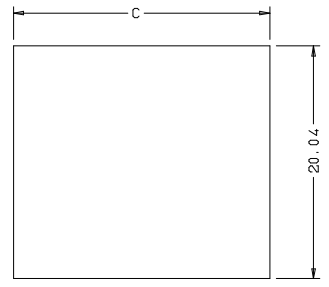

A	B	C
36"	27.25	28.03
34"	25.25	26.06
32"	23.25	24.05
30"	21.25	22.04
28"	19.25	20.03
26"	17.25	18.03
24"	15.25	16.06
22"	13.25	14.05
20"	11.25	12.04
18"	9.25	10.03
16"	7.25	8.03

Dowel

Profile

Profile

Titulo: RF#703 - 80" x 16" a 36" x 35mm - Shaker - Clear					
	Client	963- Square One			
	Designer	Luiz Antônio	Approval	Charles	Reviewed by Luiz
	Date	30-06-2023	Date	30-06-2023	Review Date 30-06-2023