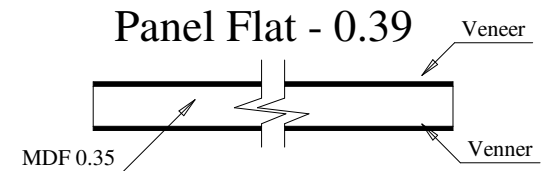

Dowel

Panel Flat - 0.39

Stile

Profile

Profile

A	B	C
22"	13.25	14.04
20"	11.25	12.04
18"	9.25	10.04
16"	7.25	8.04

Titulo: RF#710 - 80" x 16 a 22 x 35mm - Shaker

SQUARE ONE
BUILDING PRODUCTS