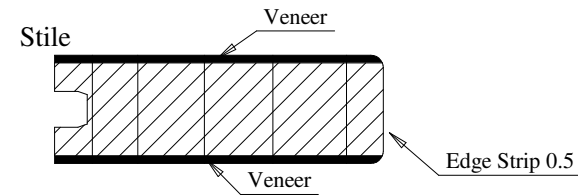

A	B	C	D	E
36"	27.25	11.44	28.03	12.23
34"	25.25	10.44	26.06	11.23
32"	23.25	9.44	24.05	10.23
30"	21.25	8.44	22.04	9.23
28"	19.25	7.44	20.03	8.23
26"	17.25	6.44	18.03	7.23
24"	15.25	5.44	16.06	6.23

Profile

Titulo: RF#708 - 96" x 24 a 36 x 35mm - Shaker

SQUARE ONE
BUILDING PRODUCTS

Client	963- Square One				
Designer	Luiz Antônio	Approval	Charles	Reviewed by	Luiz
Date	01-10-2018	Date	01-10-2018	Review Date	01-10-2018