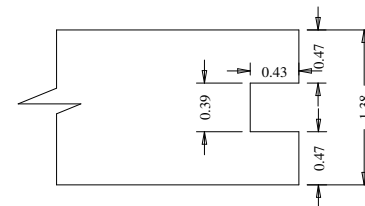

A	B	C	D	E
36"	27.25	11.44	28.03	12.23
34"	25.25	10.44	26.06	11.23
32"	23.25	9.44	24.05	10.23
30"	21.25	8.44	22.04	9.23
28"	19.25	7.44	20.03	8.23
26"	17.25	6.44	18.03	7.23
24"	15.25	5.44	16.06	6.23

Profile

Titulo: RF#708 - 96" x 24 a 36 x 35mm - Shaker

SQUARE ONE
BUILDING PRODUCTS

Client	963- Square One				
Designer	Luiz Antônio	Approval	Charles	Reviewed by	Luiz
Date	01-10-2018	Date	01-10-2018	Review Date	01-10-2018