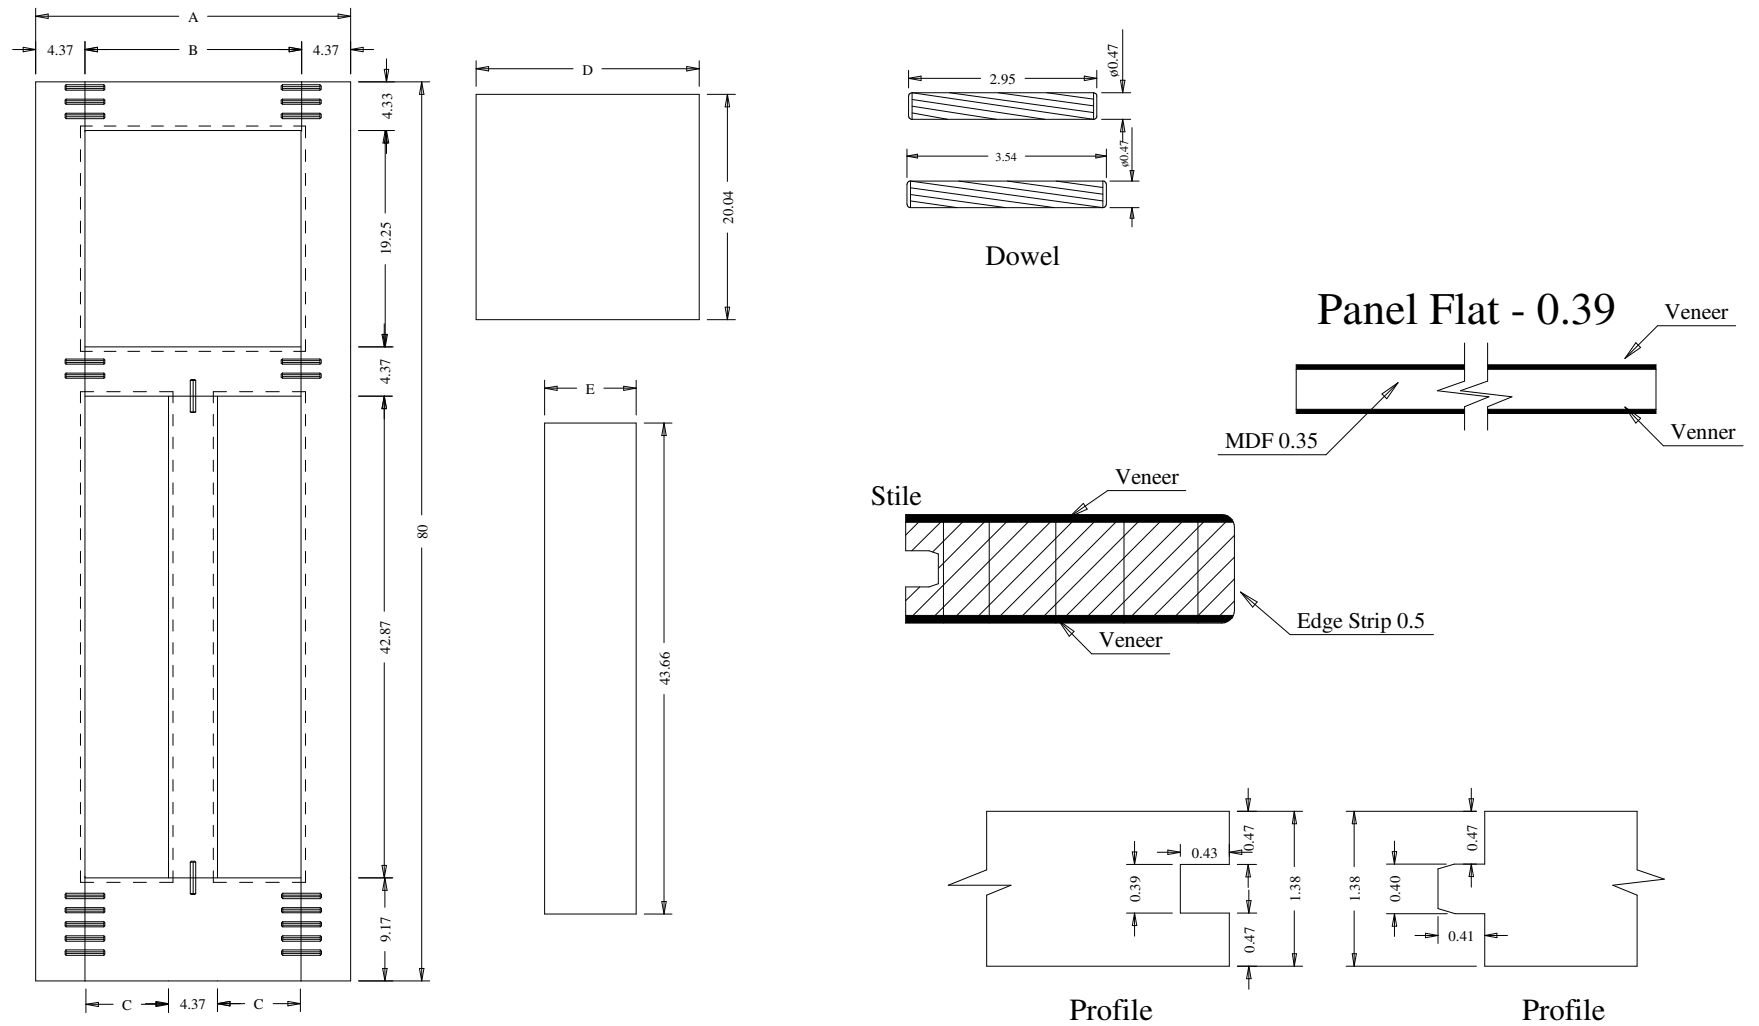

A	B	C	D	E
36"	27.25	11.44	28.03	12.23
34"	25.25	10.44	26.06	11.23
32"	23.25	9.44	24.05	10.23
30"	21.25	8.44	22.04	9.23
28"	19.25	7.44	20.03	8.23
26"	17.25	6.44	18.03	7.23
24"	15.25	5.44	16.06	6.23

Titulo: RF#708 - 80" x 24 a 36 x 35mm - Shaker						
	Client	963- Square One				
	Designer	Luiz Antônio	Approval	Odirlei	Reviewed by	Luiz Antônio
	Date	23-01-2018	Date	23-01-2018	Review Date	23-01-2018