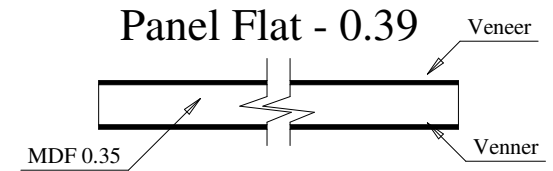

A	B	C	D	E
36"	27.25	11.44	28.03	12.23
34"	25.25	10.44	26.06	11.23
32"	23.25	9.44	24.05	10.23
30"	21.25	8.44	22.04	9.23
28"	19.25	7.44	20.03	8.23
26"	17.25	6.44	18.03	7.23
24"	15.25	5.44	16.06	6.23