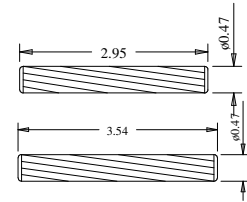

Dowel

Panel Flat - 0.39

Stile

Profile

Profile

A	B	C
22"	13.25	14.04
20"	11.25	12.04
18"	9.25	10.04
16"	7.25	8.04

Titulo: RF#710 - 80" x 16 a 22 x 35mm - Shaker

SQUARE ONE
BUILDING PRODUCTS

Client	963- Square One				
Designer	Luiz Antônio	Approval	Charles	Reviewed by	Luiz Antônio
Date	16-03-2018	Date	16-03-2018	Review Date	16-03-2018

A	B	C	D	E
36"	27.25	11.44	28.03	12.23
34"	25.25	10.44	26.06	11.23
32"	23.25	9.44	24.05	10.23
30"	21.25	8.44	22.04	9.23
28"	19.25	7.44	20.03	8.23
26"	17.25	6.44	18.03	7.23
24"	15.25	5.44	16.06	6.23

Titulo: RF#708 - 80" x 24 a 36 x 35mm - Shaker						
	Client	963- Square One				
	Designer	Luiz Antônio	Approval	Odirlei	Reviewed by	Luiz Antônio
	Date	23-01-2018	Date	23-01-2018	Review Date	23-01-2018

Profile

Profile

Titulo: RF#708 - 96" x 24 a 36 x 35mm - Shaker

SQUARE ONE
BUILDING PRODUCTS

Client	963- Square One				
Designer	Luiz Antônio	Approval	Charles	Reviewed by	Luiz
Date	01-10-2018	Date	01-10-2018	Review Date	01-10-2018