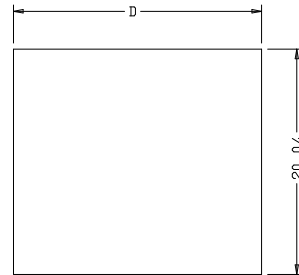

Dowel

Panel Flat - 0.39

Stile

Profile

Profile

A	B	C
22"	13.25	14.04
20"	11.25	12.04
18"	9.25	10.04
16"	7.25	8.04

Titulo: RF#710 - 80" x 16 a 22 x 35mm - Shaker

SQUARE ONE
BUILDING PRODUCTS

Client	963- Square One				
Designer	Luiz Antônio	Approval	Charles	Reviewed by	Luiz Antônio
Date	16-03-2018	Date	16-03-2018	Review Date	16-03-2018

A	B	C	D	E
36"	27.25	11.44	28.03	12.23
34"	25.25	10.44	26.06	11.23
32"	23.25	9.44	24.05	10.23
30"	21.25	8.44	22.04	9.23
28"	19.25	7.44	20.03	8.23
26"	17.25	6.44	18.03	7.23
24"	15.25	5.44	16.06	6.23

Titulo: RF#708 - 80" x 24 a 36 x 35mm - Shaker						
	Client	963- Square One				
	Designer	Luiz Antônio	Approval	Odirlei	Reviewed by	Luiz Antônio
	Date	23-01-2018	Date	23-01-2018	Review Date	23-01-2018

Profile

Profile

Titulo: RF#708 - 96" x 24 a 36 x 35mm - Shaker

SQUARE ONE
BUILDING PRODUCTS

Client	963- Square One				
Designer	Luiz Antônio	Approval	Charles	Reviewed by	Luiz
Date	01-10-2018	Date	01-10-2018	Review Date	01-10-2018