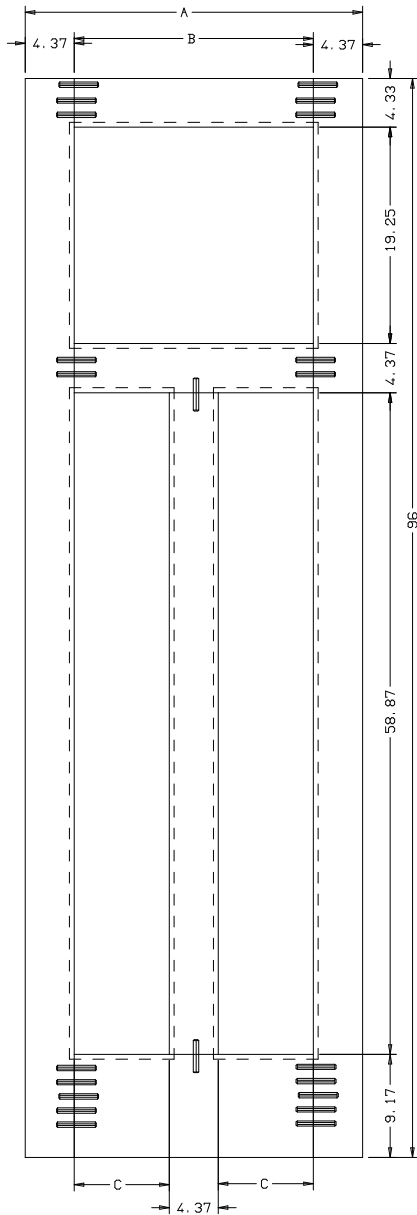

Dowel

Panel Flat - 0.39

Stile

Profile

Profile

A	B	C
22"	13.25	14.04
20"	11.25	12.04
18"	9.25	10.04
16"	7.25	8.04

Titulo: RF#710 - 80" x 16 a 22 x 35mm - Shaker

SQUARE ONE
BUILDING PRODUCTS

Titulo: RF#708 - 80" x 24 a 36 x 35mm - Shaker						
	Client	963- Square One				
	Designer	Luiz Antônio	Approval	Odirlei	Reviewed by	Luiz Antônio
	Date	23-01-2018	Date	23-01-2018	Review Date	23-01-2018

Dowel

A	B	C	D	E
36"	27.25	11.44	28.03	12.23
34"	25.25	10.44	26.06	11.23
32"	23.25	9.44	24.05	10.23
30"	21.25	8.44	22.04	9.23
28"	19.25	7.44	20.03	8.23
26"	17.25	6.44	18.03	7.23
24"	15.25	5.44	16.06	6.23

Profile

Profile

Titulo: RF#708 - 96" x 24 a 36 x 35mm - Shaker

SQUARE ONE
BUILDING PRODUCTS

Client	963- Square One				
Designer	Luiz Antônio	Approval	Charles	Reviewed by	Luiz
Date	01-10-2018	Date	01-10-2018	Review Date	01-10-2018