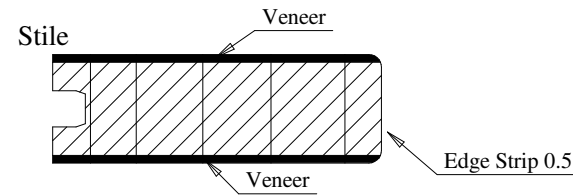

Dowel

Panel Flat - 0.39

Stile

Profile

Profile

A	B	C
22"	13.25	14.04
20"	11.25	12.04
18"	9.25	10.04
16"	7.25	8.04

Titulo: RF#710 - 80" x 16 a 22 x 35mm - Shaker

SQUARE ONE
BUILDING PRODUCTS

Client	963- Square One				
Designer	Luiz Antônio	Approval	Charles	Reviewed by	Luiz Antônio
Date	16-03-2018	Date	16-03-2018	Review Date	16-03-2018

A	B	C	D	E
36"	27.25	11.44	28.03	12.23
34"	25.25	10.44	26.06	11.23
32"	23.25	9.44	24.05	10.23
30"	21.25	8.44	22.04	9.23
28"	19.25	7.44	20.03	8.23
26"	17.25	6.44	18.03	7.23
24"	15.25	5.44	16.06	6.23