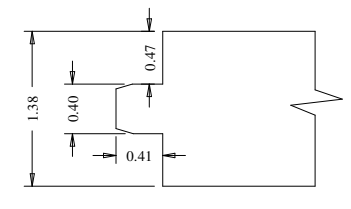

Dowel

Panel Flat - 0.39

Stile

Profile

Profile

A	B	C
22"	13.25	14.04
20"	11.25	12.04
18"	9.25	10.04
16"	7.25	8.04

Titulo: RF#710 - 80" x 16 a 22 x 35mm - Shaker

SQUARE ONE
BUILDING PRODUCTS