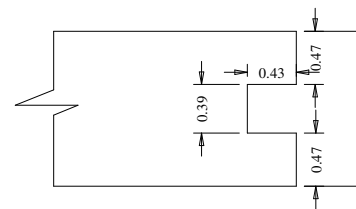

Dowel

Panel Flat - 0.39

Stile

Profile

Profile

A	B	C
22"	13.25	14.04
20"	11.25	12.04
18"	9.25	10.04
16"	7.25	8.04

Titulo: RF#710 - 80" x 16 a 22 x 35mm - Shaker

SQUARE ONE
BUILDING PRODUCTS