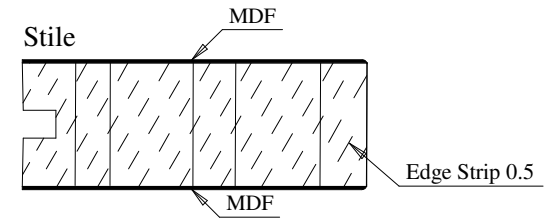

Glass 0.15

A	B	C
36"	27.25	28.03
34"	25.25	26.06
32"	23.25	24.05
30"	21.25	22.04
28"	19.25	20.03
26"	17.25	18.03
24"	15.25	16.06
22"	13.25	14.05
20"	11.25	12.04
18"	9.25	10.03
16"	7.25	8.03

Profile

Profile

Titulo: RV#528 - 80" x 35mm - Primed

**SQUARE ONE**  
BUILDING PRODUCTS

Client	Square One			Reviewed by	Luiz
Designer	Luiz Antônio Cirico	Approval	Charles	Review Date	17-05-2018
Date	27-04-2018	Date	27-04-2018		