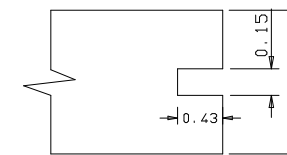

Glass 0.15

A	B	C
36"	27.25	28.03
34"	25.25	26.06
32"	23.25	24.05
30"	21.25	22.04
28"	19.25	20.03
26"	17.25	18.03
24"	15.25	16.06
22"	13.25	14.05
20"	11.25	12.04
18"	9.25	10.03
16"	7.25	8.03

Profile

Profile

Titulo: RV#528 - 80" x 35mm - Primed

**SQUARE ONE**  
BUILDING PRODUCTS

Client	Square One			Reviewed by	Luiz
Designer	Luiz Antônio Cirico	Approval	Charles	Review Date	17-05-2018
Date	27-04-2018	Date	27-04-2018		