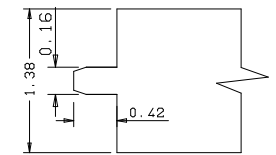

Glass 0.15

A	B	C
36"	27.25	28.03
34"	25.25	26.06
32"	23.25	24.05
30"	21.25	22.04
28"	19.25	20.03
26"	17.25	18.03
24"	15.25	16.06
22"	13.25	14.05
20"	11.25	12.04
18"	9.25	10.03
16"	7.25	8.03

Profile

Profile

Titulo: RV#528 - 80" x 35mm - Primed

**SQUARE ONE**  
BUILDING PRODUCTS

Client	Square One			Reviewed by	Luiz
Designer	Luiz Antônio Cirico	Approval	Charles	Review Date	17-05-2018
Date	27-04-2018	Date	27-04-2018		