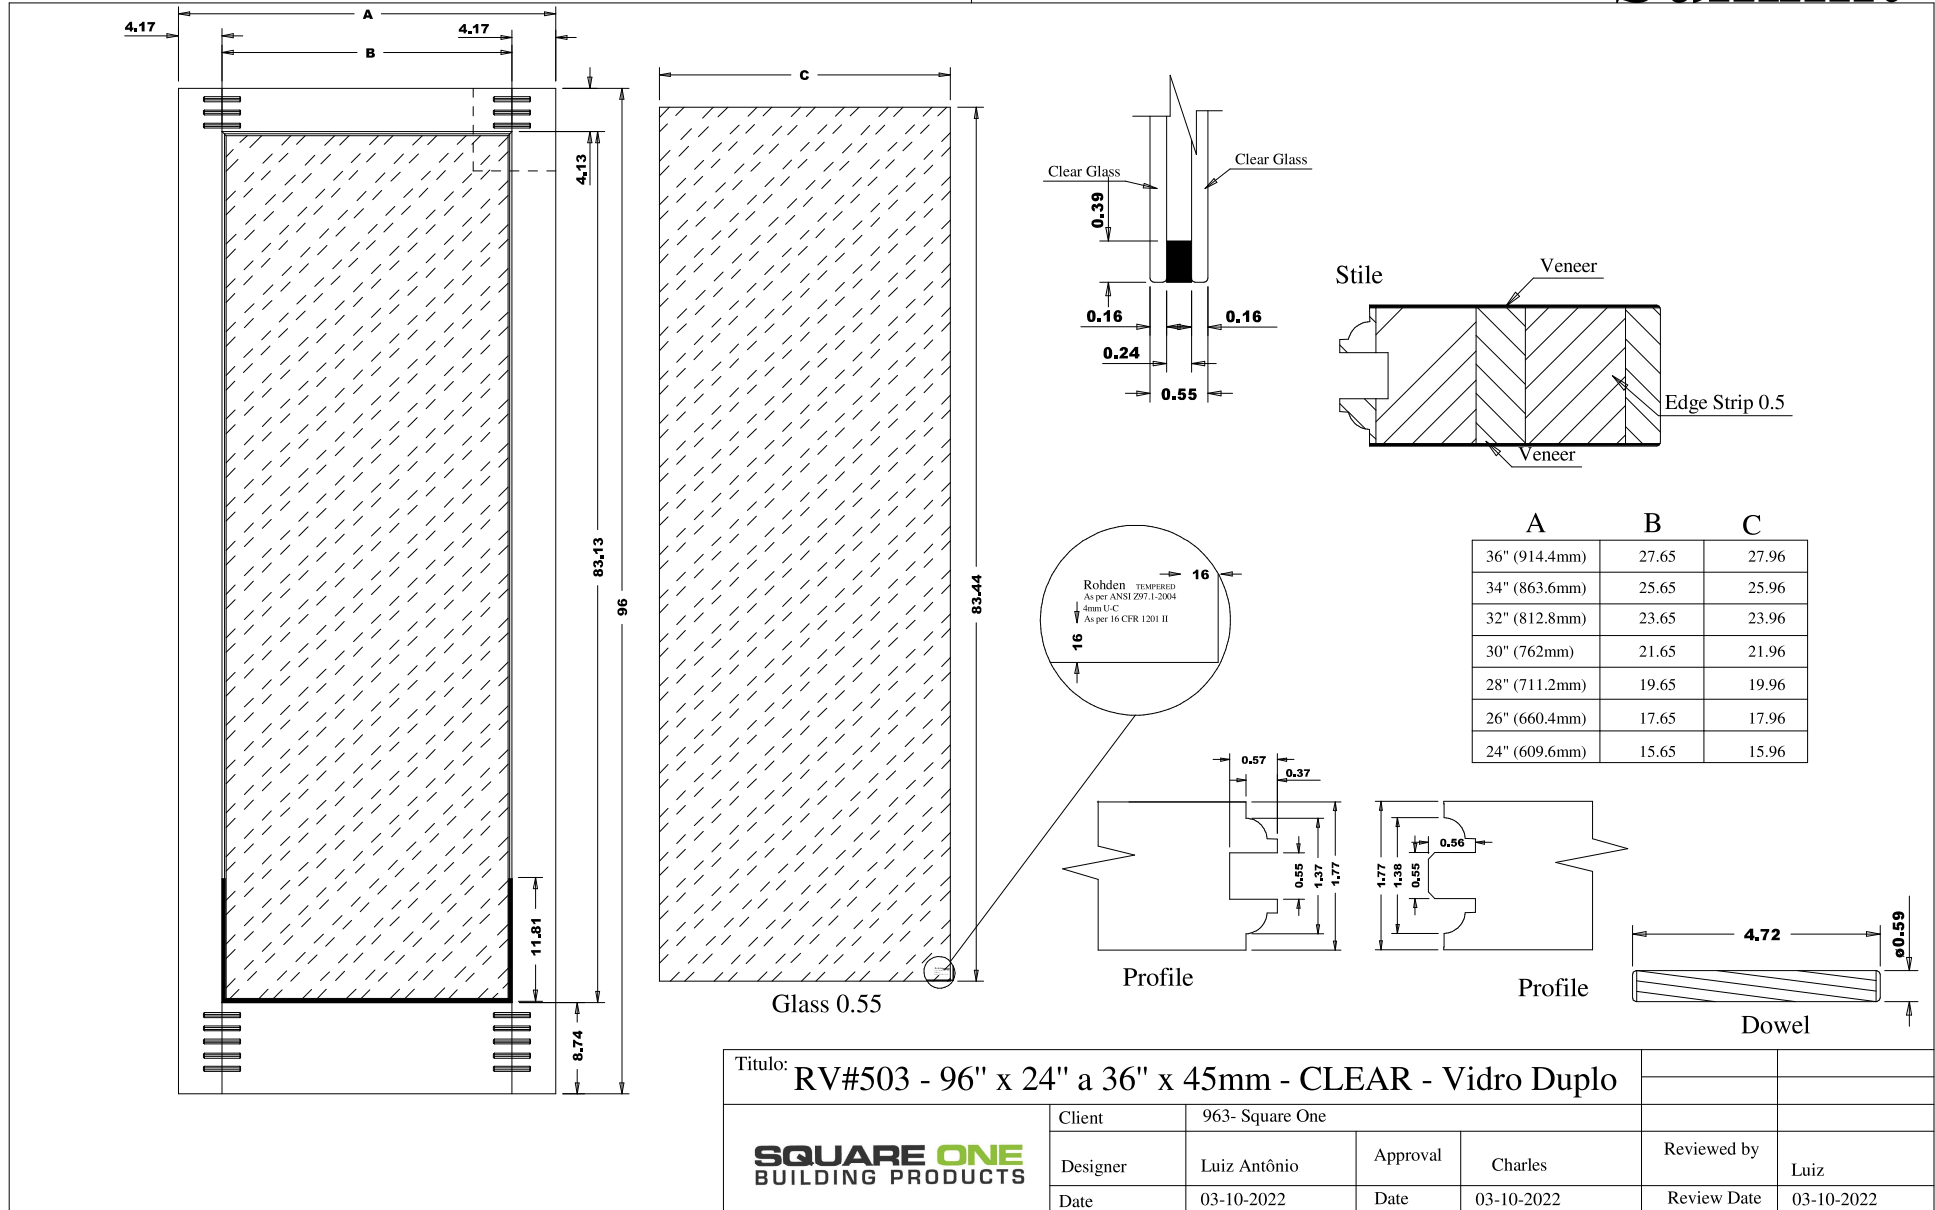

A	B	C
36"	27.65	27.96
34"	25.65	25.96
32"	23.65	23.96
30"	21.65	21.96
28"	19.65	19.96
26"	17.65	17.96
24"	15.65	15.96

Titulo: <b>RV#503 - 80" x 24" a 36" x 45mm - CLEAR - Vidro Duplo</b>						
<b>SQUARE ONE</b> BUILDING PRODUCTS	Client	963- Square One				
	Designer	Luiz Antônio	Approval	Charles	Reviewed by	Luiz
	Date	12-09-2018	Date	12-09-2018	Review Date	12-09-2018

RV503 - 96" X 24" - 36" X 1-3/4 1 Lite Shaker Clear

Summit

Titulo: <b>RV#503 - 96" x 24" a 36" x 45mm - CLEAR - Vidro Duplo</b>					
<b>SQUARE ONE</b> BUILDING PRODUCTS	Client	963- Square One			
	Designer	Luiz Antônio	Approval	Charles	Reviewed by Luiz
	Date	03-10-2022	Date	03-10-2022	Review Date 03-10-2022