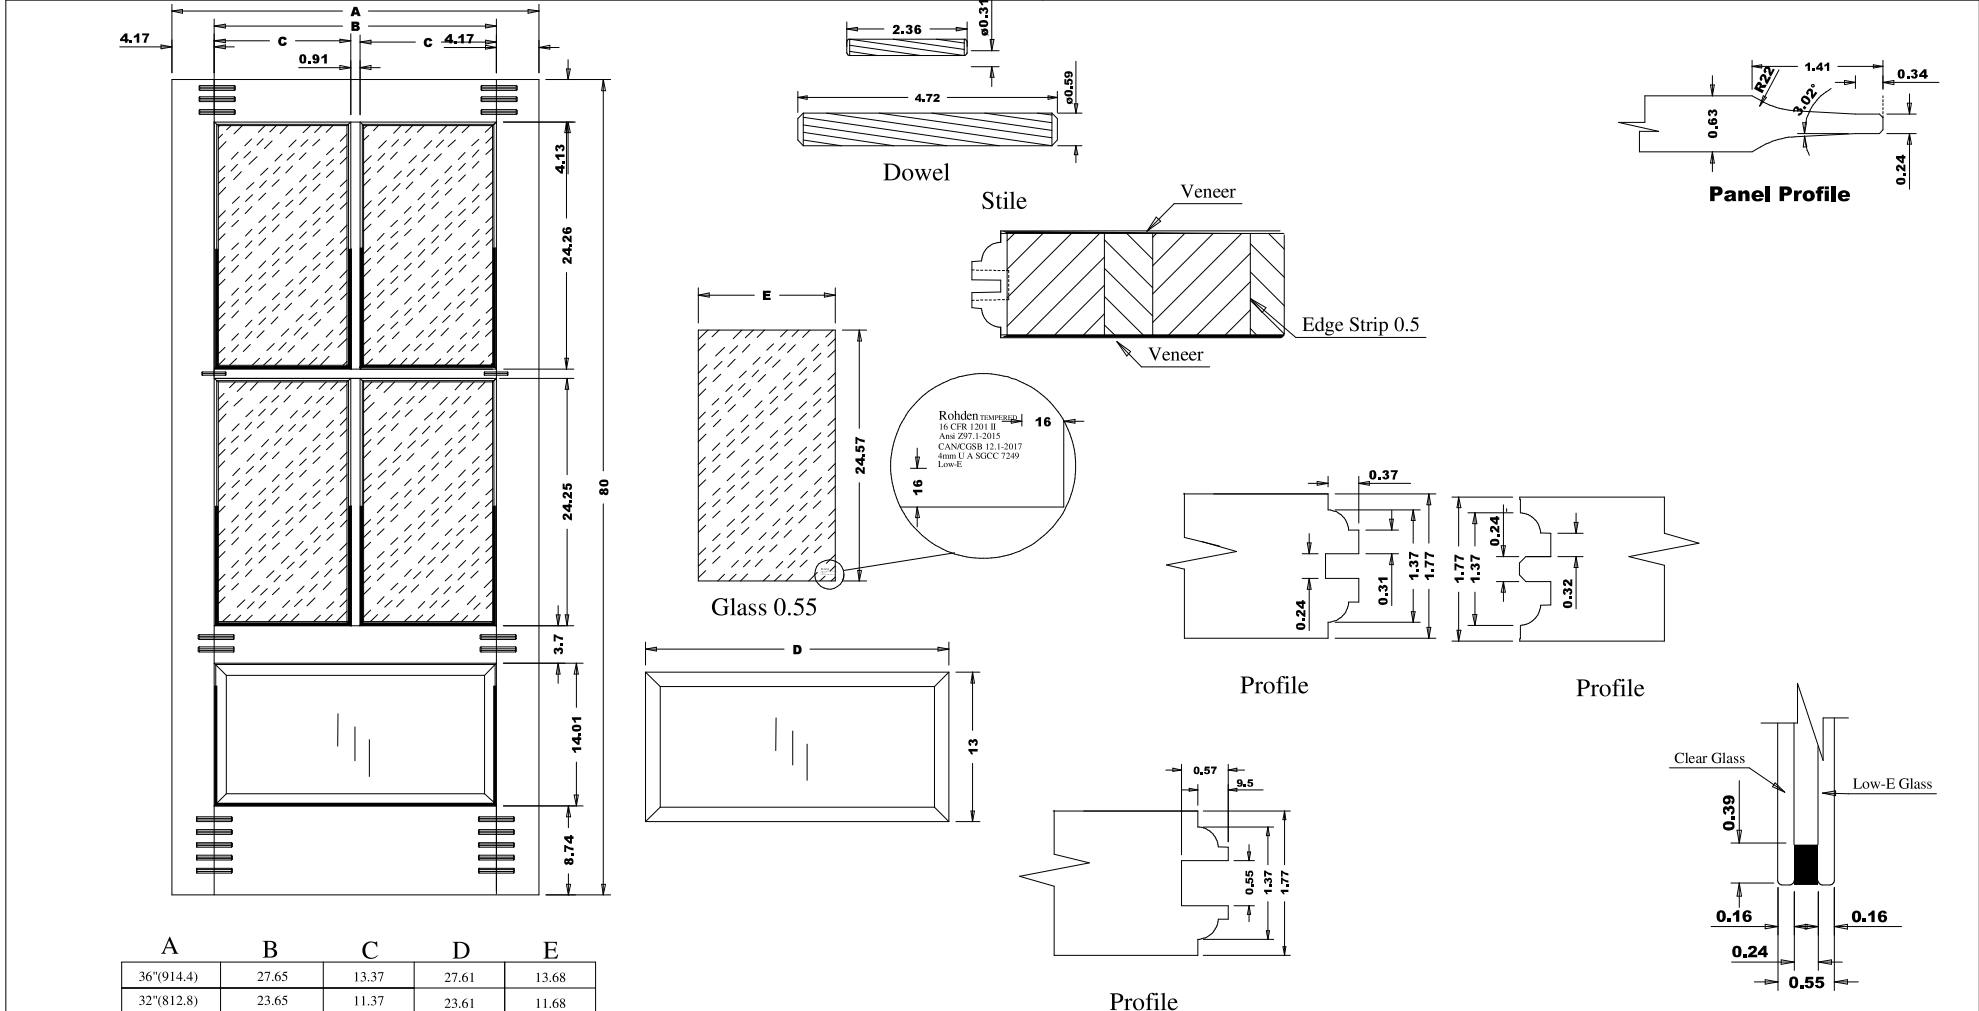

# RX411 - 80" X 32" - 36" X 45mm 4 Lite Low E IG Over Panel Clear

# Summit

Titulo: RX#411 - 80 x 32 A 36 x 45mm - Clear - Vidro Duplo						
	Client	963- Square One				
	Designer	Luiz Antônio	Approval	Charles	Reviewed by	Luiz
	Date	12-09-2018	Date	12-09-2018	Review Date	12-09-2018